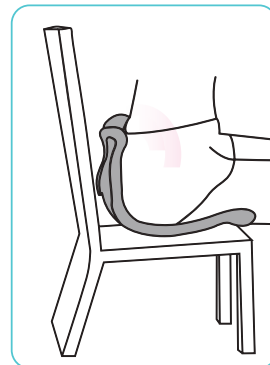

OFFICE FITNESS

68002500 ASIENTO CORRECTOR POSTURAL

El asiento corrector postural que permite mejorar su posición corporal, y a su vez aliviar los dolores de espalda. Se utiliza sobre todo tipo de asientos en la casa, en la oficina o en el coche. Estimulación de los músculos de la espalda. Máxima comodidad. Varios colores.

The postural corrective seat that allows you to improve your body position and relieve back pain. It is used on all types of seats at home, in the office or in the car. Stimulation of the back muscles. Maximum comfort. Various colors.

- **68002506** Asiento Corrector Postural - Verde
- **68002510** Asiento Corrector Postural - Rosa
- **68002512** Asiento Corrector Postural - Morado