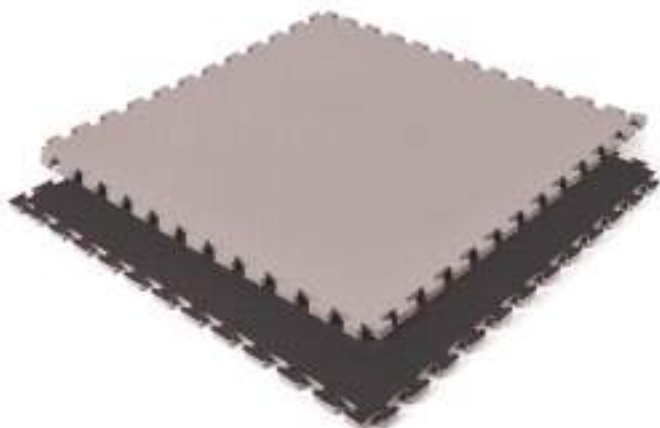

60895001 TATAMI 100 X 100 X 2 CM. NEGRO-GRIS KARATE - TAEKWONDO